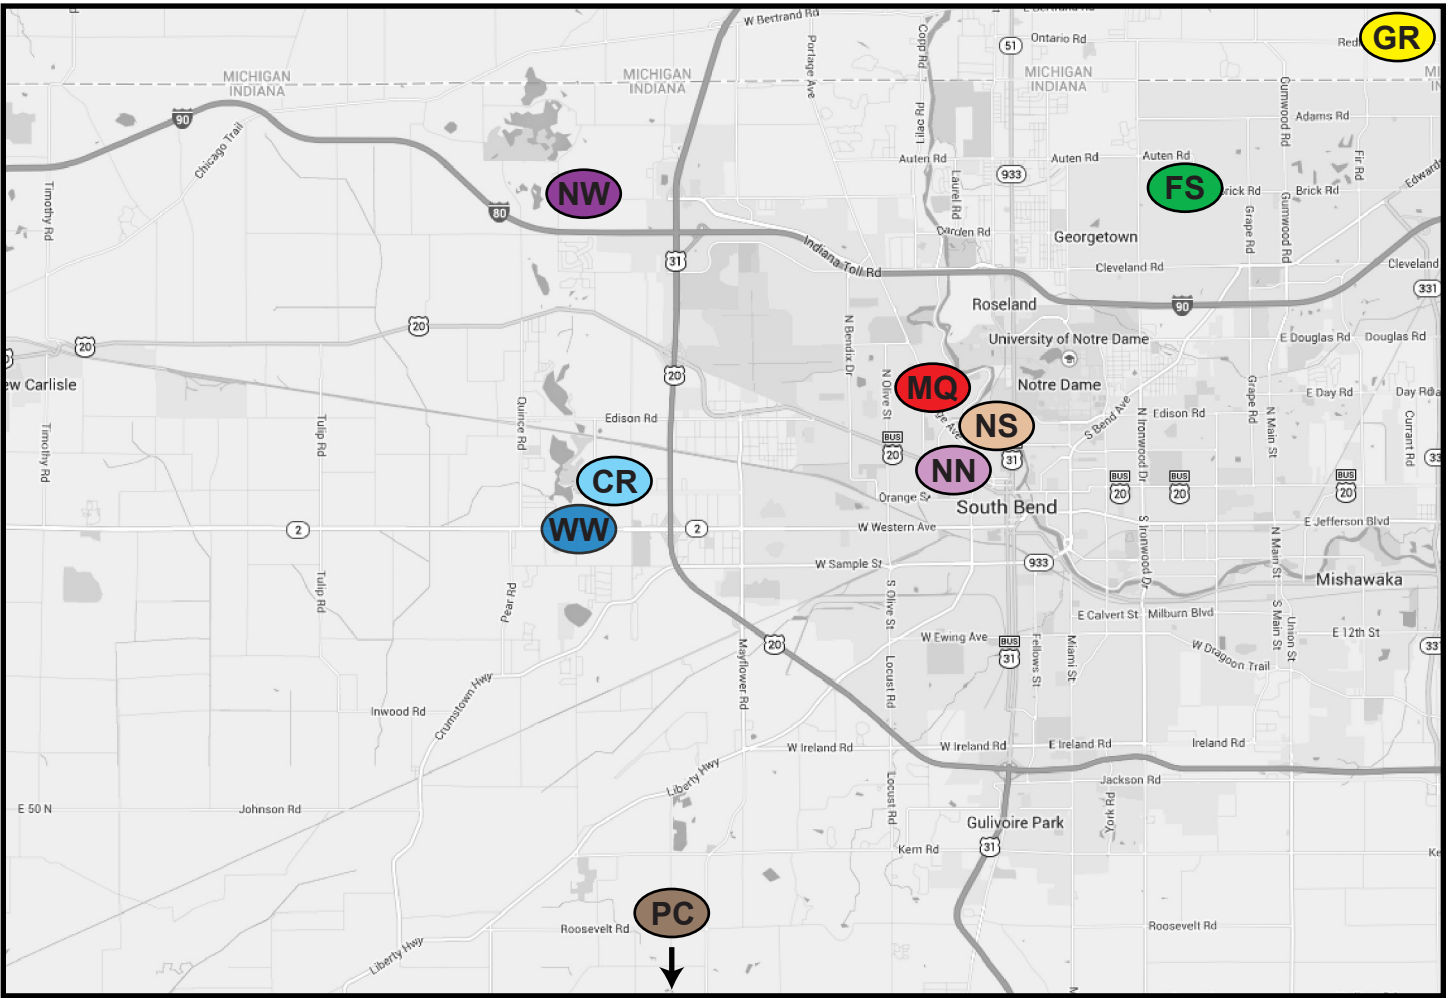

RIVERSIDE CHURCH HOME GROUPS AND CONTACTS

Wednesday Night

- FS** Farmington Square
Ryan and Lisa Roeder
rroeder@nd.edu
docroeder@gmail.com
574-220-1172 & 1162
- NS** Northshore Triangle
(alternates Wed./Thur.)
Mike and Amy Houghtaling
mhoughtaling@hopesb.org
amystabeno@gmail.com
574-532-2299, 626-676-3121
- PC** Potato Creek
Greg and Megan Colvin
gmncbcolvin@gmail.com
574-514-9422
- CR** Camp Raybird
Nate and Lainey Bristow
nathaniel.r.bristow@gmail.com
lpastern@nd.edu
704-747-5118

Thursday Night

- GR** Granger
Clark and Linda Glover
clark.glover@gmail.com
lindak130@sbcglobal.net
574-360-4725 & 1147
- MQ** Marquette
Keith and Shelley Walatka
keith@riversidecommunity.org
shelleywalatka@gmail.com
574-807-1566
- NN** Near Northwest
Jacob and Kristen Titus
jacob.d.titus@gmail.com
kristen.j.titus@gmail.com
574-309-3371, 574-807-5888
- NS** Northshore Triangle
(alternates Wed./Thur.)
Mike and Amy Houghtaling
mhoughtaling@hopesb.org
amystabeno@gmail.com
574-532-2299, 626-676-3121
- WW** West of Westside
Wade Stoller
wstoller@nd.edu
574-855-8057

Friday Night

- NW** Great Northwest
Dale and Cathy Shreve
dshreve@tirerack.com
cathyshr@gmail.com
574-247-0001 (home)
574-360-6319 (Cathy cell)